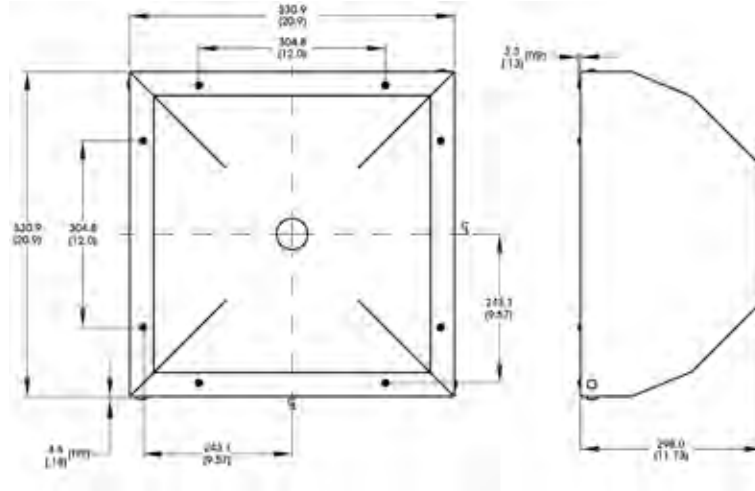

IC = iCS (requires 24v power supply)

C2 = Ai Connector

C3 = Pulsar 710 Connector

C5 = Pulsar 320 Connector

* Available with IC, IS, and 24v options only

† Not available in 12v

Dimensional Information

[Click for Installation Models & Drawings](#)

Cable Length: 1.5 Meter (59")

DIMENSIONS ARE IN MILLIMETERS (INCHES)

Standard Variation Current Specifications

	blue	green	amber	red	infra-red	white	
@12	N/A	N/A	2800	2800	2800	N/A	mA
@24	1400	1400	1400	1400	1400	1400	mA