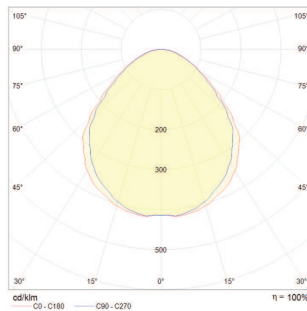

PRODUCT OPTIONS