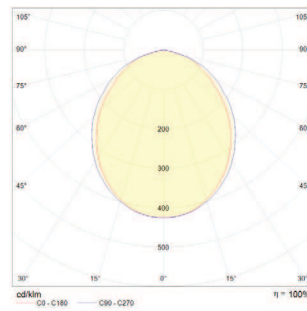

PRODUCT OPTIONS