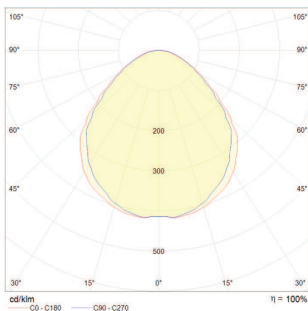

BLAZE 1200						
Blaze 1200 non dim standard	42	No	2900K	No	PP 650°C	L03730
Blaze 1200 non dim standard France version	42	No	2900K	No	PC 850°C (france)	L03731
Blaze 1200 non dim emergency	42	No	2900K	Yes	PC 850°C (EU)	L03732
Blaze 1200 non dim standard	42	No	4000K	No	PP 650°C	L03733
Blaze 1200 non dim standard France version	42	No	4000K	No	PC 850°C (france)	L03734
Blaze 1200 non dim emergency	42	No	4000K	Yes	PC 850°C (EU)	L03735
Blaze 1200 1-10V dim standard	42	1-10V	2900K	No	PP 650°C	L03736
Blaze 1200 1-10V dim standard France version	42	1-10V	2900K	No	PC 850°C (france)	L03737
Blaze 1200 1-10V dim emergency	42	1-10V	2900K	Yes	PC 850°C (EU)	L03738
Blaze 1200 1-10V dim standard	42	1-10V	4000K	No	PP 650°C	L03739
Blaze 1200 1-10V dim standard France version	42	1-10V	4000K	No	PC 850°C (france)	L03740
Blaze 1200 1-10V dim emergency	42	1-10V	4000K	Yes	PC 850°C (EU)	L03741
Blaze 1200 DALI dim standard	38	DALI	2900K	No	PP 650°C	L03742
Blaze 1200 DALI dim standard France version	38	DALI	2900K	No	PC 850°C (france)	L03743
Blaze 1200 DALI dim emergency	38	DALI	2900K	Yes	PC 850°C (EU)	L03744
Blaze 1200 DALI dim standard	38	DALI	4000K	No	PP 650°C	L03745
Blaze 1200 DALI dim standard France version	38	DALI	4000K	No	PC 850°C (france)	L03746
Blaze 1200 DALI dim emergency	38	DALI	4000K	Yes	PC 850°C (EU)	L03746

PHOTOMETRICS

L03700