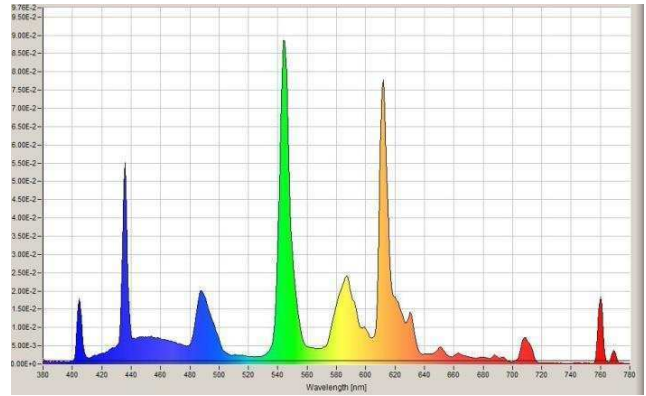

Color data

840 color

Electrical Control, Switchgear
& Energy Saving specialists