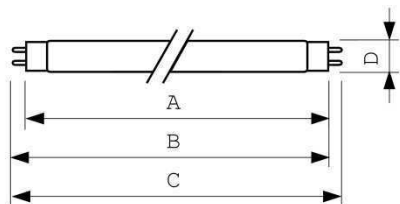

Use

- ☑ Conventional or electrical equipment
- ☑ Electronic ballast HF recommended

Commercial code	Product	Packing	Energy Efficiency Label (EFF)	Mercury content
911120083001 911120083002	Luxe 18W/830	Sleeve Or Tray pack	A	2.0 mg
911120083501	Luxe 18W/835	Sleeve	A	2.0 mg
911120084001 911120084002	Luxe 18W/840	Sleeve Or Tray pack	A	2.0 mg
911120086501 911120086502	Luxe 18W/865	Sleeve Or Tray pack	A	2.0 mg
911122583004	Luxe 23W/830	Sleeve	A	2.0 mg
911122584004	Luxe 23W/840	Sleeve	A	2.0 mg
911122586504	Luxe 23W/865	Sleeve	A	2.0 mg
911120582704	Luxe 30W/827	Sleeve	A	2.0 mg
911120583004	Luxe 30W/830	Sleeve	A	2.0 mg
911120584004	Luxe 30W/840	Sleeve	A	2.0 mg
911120586504	Luxe 30W/865	Sleeve	A	2.0 mg
911121083001 911121083002	Luxe 36W/830	Sleeve Or Tray pack	A	2.0 mg
911121083501	Luxe 36W/835	Sleeve	A	2.0 mg
911121084001 911121084002	Luxe 36W/840	Sleeve Or Tray pack	A	2.0 mg
911121086501 911121086502	Luxe 36W/865	Sleeve Or Tray pack	A	2.0 mg

Dimensional drawing

Installation diagram

G13

Product	A (max)	B (min)	B (max)	C (max)	D (max)	
Luxe 18W	589.8	594.5	596.9	604	28	T8
Luxe 23W	970.0	974.7	977.1	984.2	28	T8
Luxe 30W	894.6	899.3	901.7	908.8	28	T8
Luxe 36W	1199.4	1204.1	1206.5	1213.6	28	T8
Luxe 38W	1047.0	1051.7	1054.1	1061.2	28	T8
Luxe 58W	1500.0	1504.7	1507.1	1514.2	28	T8