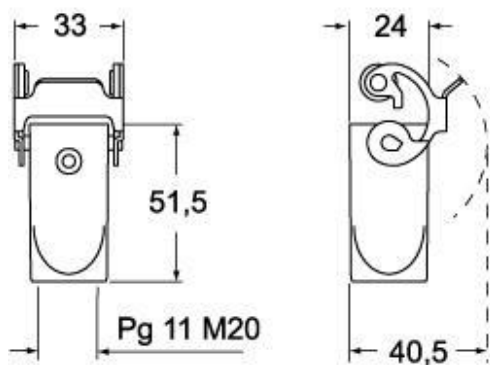

Technical data

IP degree of protection	IP44 - IP66 / IP67 / IP69 with CKR 65 (D)
--------------------------------	---

Further technical details

Weight	65,40 g
Operating temperature range (min, max)	-40°C...+125°C

EAN13 code	8015747056939
eCl@ss 8.1	27440202
ETIM 7.0	EC000437

Packaging Information

Packaging length	330,00 mm
Packaging height	230,00 mm
Packaging width	205,00 mm
Packaging volume	15,56 dm ³
Packaging description	Carton box
Packaging quantity	100 Pcs
Packaging EAN code	8015747104869
Sub-packaging length	185,00 mm
Sub-packaging height	40,00 mm
Sub-packaging width	155,00 mm
Sub-packaging volume	1,15 dm ³
Sub-packaging description	Carton box
Sub-packaging quantity	10 Pcs
Sub-packaging EAN barcode	8015747056946

Part number

MKAX VG20

Catalogue drawings

CKA VS - MKA V

CKA VAS - MKA VA

CKA VAS - MKA VA

CKAX VGS - MKAX VG

Notes

Dimensions shown in mm are not binding and may be changed without notice.
