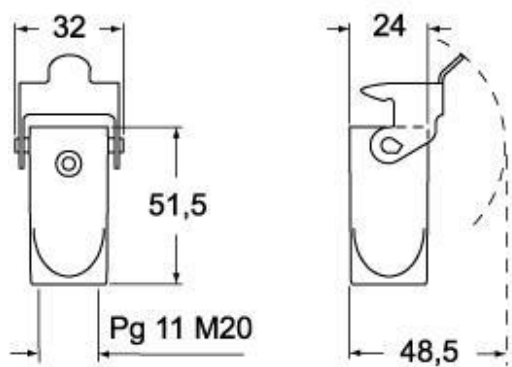

Technical data

IP degree of protection	IP44 - IP66 / IP67 / IP69 with CKR 65 (D)
--------------------------------	---

Further technical details

Weight	65,40 g
Operating temperature range (min, max)	-40°C...+125°C

EAN13 code	8015747056939
eCl@ss 8.1	27440202
ETIM 7.0	EC000437

Packaging Information

Packaging length	330,00 mm
Packaging height	230,00 mm
Packaging width	205,00 mm
Packaging volume	15,56 dm ³
Packaging description	Carton box
Packaging quantity	100 Pcs
Packaging EAN code	8015747104869
Sub-packaging length	185,00 mm
Sub-packaging height	40,00 mm
Sub-packaging width	155,00 mm
Sub-packaging volume	1,15 dm ³
Sub-packaging description	Carton box
Sub-packaging quantity	10 Pcs
Sub-packaging EAN barcode	8015747056946

Part number

MKAX VG20

Catalogue drawings

CKA VS - MKA V

CKA VAS - MKA VA

CKA VAS - MKA VA

CKAX VGS - MKAX VG

Notes

Dimensions shown in mm are not binding and may be changed without notice.
