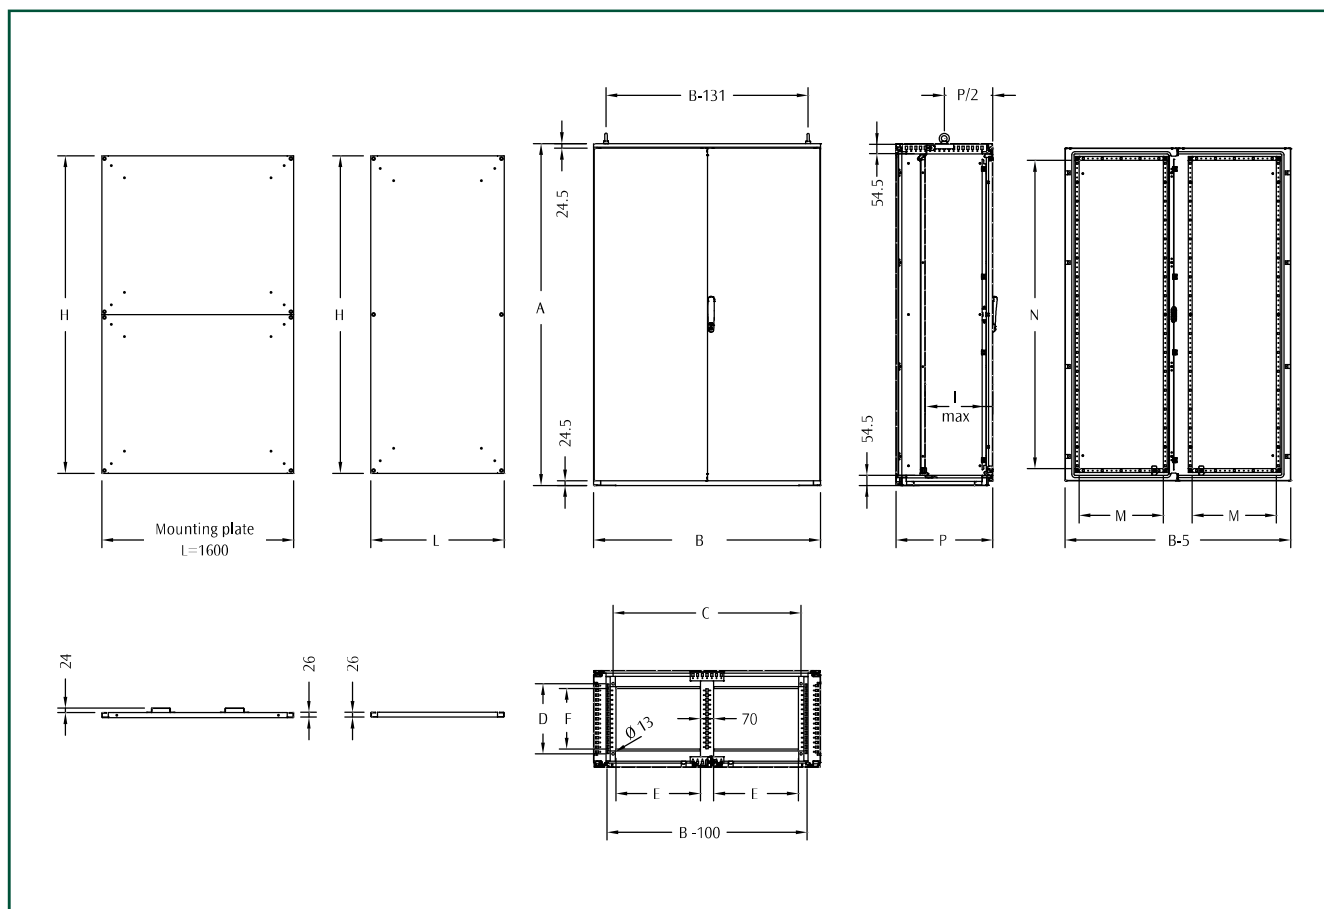

Universal plinth EUZE, see page 96

Monobloc

DIMENSIONAL SPECIFICATIONS

DIMENSIONS			CABINET DIMENSIONS			FLOOR FIXING		CABLE ENTRY		DOOR SPACE		MOUNTING PLATE DIM.		
WIDTH	HEIGHT	DEPTH	B	A	P	C	D	E	F	M	N	L	H	I
1200	1600	400	1200	1609	414	995	271	447	220	445	1430	1085	1480	350
1200	1800	400	1200	1809	414	995	271	447	220	445	1630	1085	1680	350
1200	1800	500	1200	1809	514	995	371	447	320	445	1630	1085	1680	450
1200	2000	400	1200	2009	414	995	271	447	220	445	1830	1085	1880	350
1200	2000	500	1200	2009	514	995	371	447	320	445	1830	1085	1880	450
1600	1800	400	1600	1809	414	1395	271	647	220	645	1630	1485	1680	350
1600	2000	400	1600	2009	414	1395	271	647	220	645	1830	1485	1880	350

1200

CABINET CODES

DIMENSIONS			CABINET WITH BLANK DOOR	
WIDTH	HEIGHT	DEPTH		
1200	1600	400		EMOX121604PR
1200	1800	400		EMOX121804PR
1200	1800	500		EMOX121805PR
1200	2000	400		EMOX122004PR
1200	2000	500		EMOX122005PR

1600

CABINET CODES

DIMENSIONS			CABINET WITH BLANK DOOR	
WIDTH	HEIGHT	DEPTH		
1600	1800	400		EMOX161804PR
1600	2000	400		EMOX162004PR