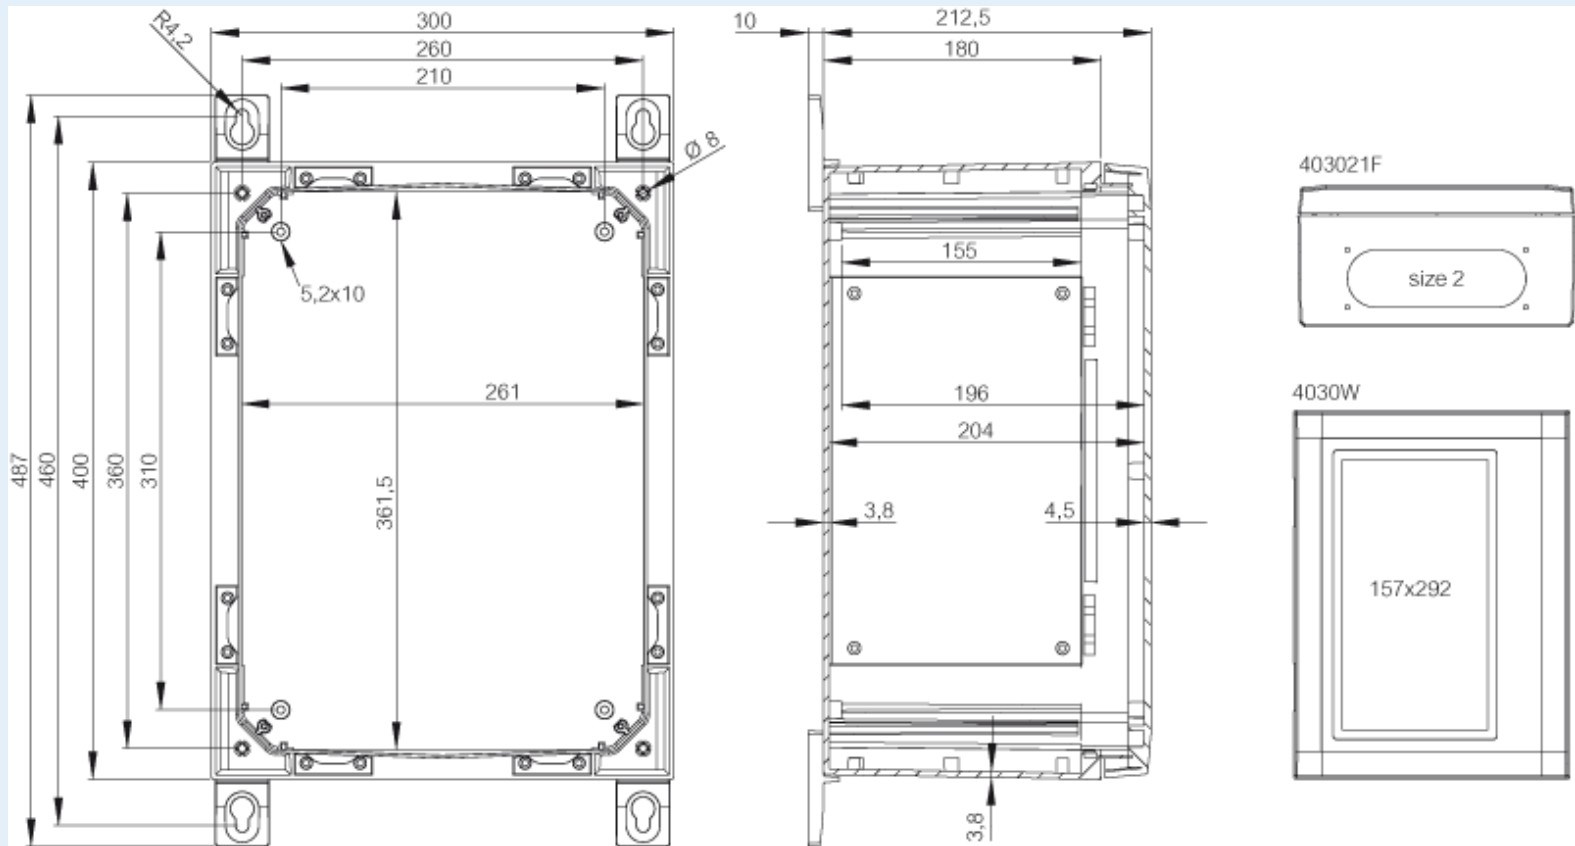

ARCA 403021

Sample image

Order symbol : ARCA 403021

Product nr : 8120007

UL Code : UL508A

Description : Cabinet, PC

Remarks : Grey cover, 2-point locking, hinges on the long side

EAN : 6418074079183

Dimensions :

mm :

Height

400

Width

300

Depth

210

Accessories :

DRS ARCA

DIN rail frame set

inch : 11.81 15.75 8.27

Materials :

Material : Polycarbonate
Base colour : RAL_7035
Cover colour : RAL 7035 -light grey
Gasket material : Polyurethane

Temperatures :

Temperature °C (continuous) : -40 ... 80
Temperature °F (continuous) : -40 ... 175

403021 (385 x 285 x 35)

RCS ARCA 4030 Rain canopy set for size 4030

IDS ARCA 4030 Inner door set (385 x 285 x 35)

PMK ARCA 30 PoleMounting kit, for pole ø100-300mm (385 x 285 x 35)