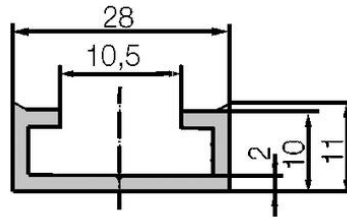

GELBAU - MOUNTING RAIL CLAMPS

3045.1219

C Rail Aluminium for 21mm Profile (2m Lengths)

PRODUCT DESCRIPTION

SPECIFICATIONS

Fits to	21 mm
---------	-------