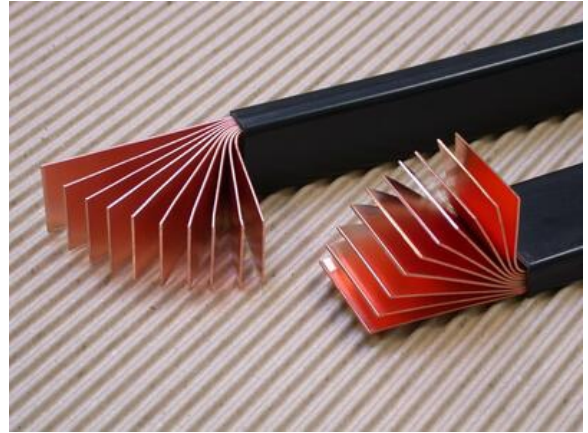

DISTRIBUTION BLOCKS & BUSBAR
FLEXIBLE BUSBAR

ES24X1X2

Flexible Busbar 2 * 24 300A 2metre

PRODUCT DESCRIPTION