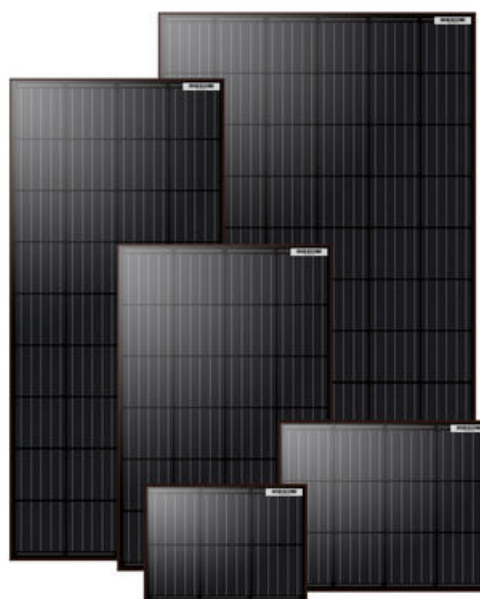

**MONO CRYSTAL PANELS**

NM20MB

Nordmax Solar Module 20W Monokristallin

## SPECIFICATIONS

Effect	20
Height	370
Maximum current (IMP)	1.08
Maximum voltage (VMP)	18.6
Open-circuit voltage Voc	22.8
Short circuit current Isc	1.15
Thickness	25
Weight	1.4
Width	345