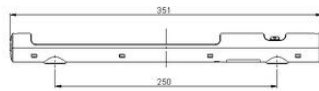

Snäpplåscontacterna garanterar en stabil elektrisk anslutning även om applikationen utsätts för kraftig vibration.

Kopplingsexemplet visar en applikation med 230 V AC med följande kablar:

Lösa kontakter (hona och hane) finns tillgängliga för montage av egen kabel i icke standardlängd.