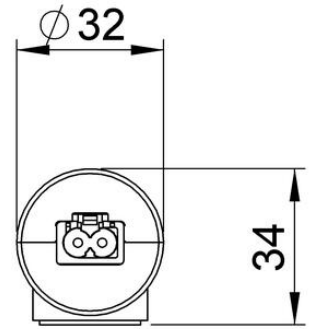

Snäpplåscontacterna garanterar en stabil elektrisk anslutning även om applikationen utsätts för kraftig vibration.

Kopplingsexemplet visar en applikation med 230 V AC med följande kablar:

Lösa kontakter (hona och hane) finns tillgängliga för montage av egen kabel i icke standardlängd.