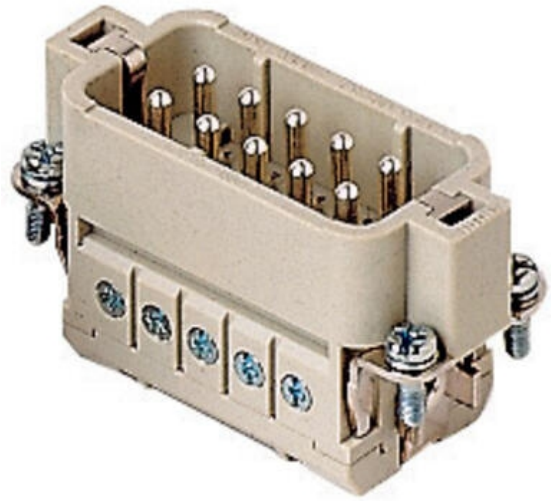

TOOLS & INSTALLATION EQUIPMENT  
MULTIPIN CONNECTORS ILME MALE  
INSERTS

CDAM10X

Male Insert 10 Pin 16A Mini Range

- IP20 without enclosure
- RAL 7032 grey
- Polycarbonate (PC)

PRODUCT DESCRIPTION