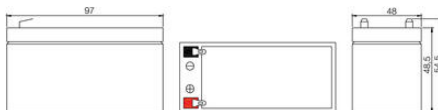

YUASA BATTERIES

NP1.2-12

Yuasa 12V 1.2AH Battery

- 0,8Ah - 65Ah
- 6 or 12 V
- Standby or cyclic operation

PRODUCT DESCRIPTION

SPECIFICATIONS

Approvals	CE, RU, UL
Capacity	1.2
Capacity C10	1.1
Capacity C20	1.2
Charging Voltage	2.275
Height	54.5
Internal Resistance	110
Length	97
Max. Discharge Current (5 sec)	12
Pack Size	20
Weight	0.57
Width	48
Voltage	12

Faston flat connector 4,8 mm