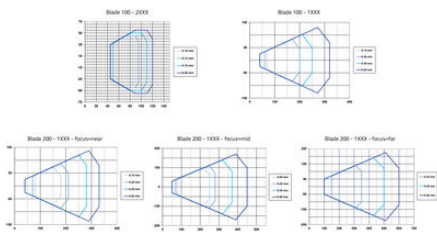

930190001

PRODUCT DESCRIPTION

READING DIAGRAMS

DIMENSIONS

READING DIAGRAMS