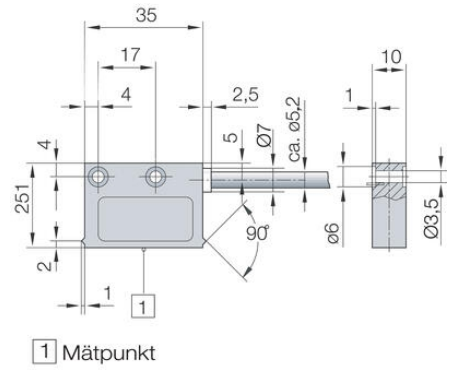

Pin assignment:

Signal	Wire colour
0 V, GND	white
U_B	brown
A	green
$\bar{A}$	yellow
B	grey
$\bar{B}$	pink
I	blue
$\bar{I}$	red

Shield is on the housing