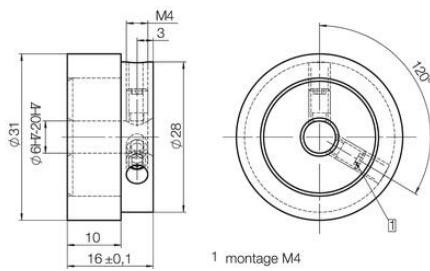

Magnetring 8.RI20.031.XXXX.111, ø 31 mm

Pin assignment:

Signal	Wire colour
0 V, GND	white
U_B	brown
A	green
$\bar{A}$	yellow
B	grey
$\bar{B}$	pink
I	blue
$\bar{I}$	red

Shield is on the housing