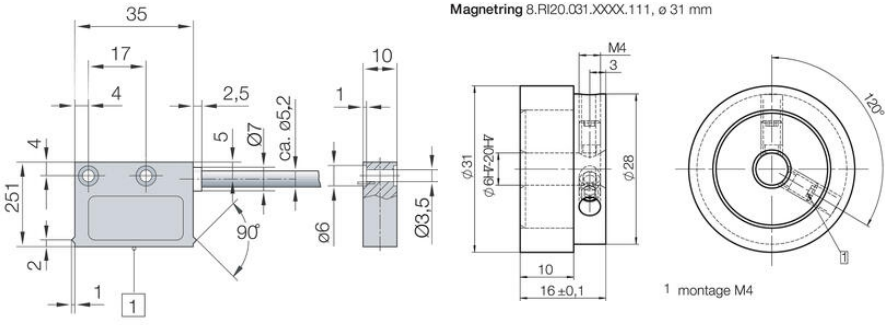

Order code	8.LI20	X1	XX	2	XXX
Sensor head Lines LI20	Type	Time	Time	Time	Time
Model	Type of connection	Reference signal	Stock type		
1 = IP67, standard	1 = cable, 2 = 3x 361 PUR	2 = Index periodical	8.LI20.111.2005		
2 = IP69K (P/N and humidity tested acc. to EN 60068-3-28, EN 60068-3-78)	A = radial cable, special length PUR (*)	3 = Index interpolator	8.LI20.111.2006		
	*) Available special lengths (connection type A): 2, 3, 6, 9, 15 m (BMA: 18, 30, 36, 39, 42, 45, 48, 51) order code expansion: XXXX = length in dm ex.: 8.LI20.111A.2005.0020 (for cable length 2 m)	4 = Interpolator factor 90°, 45°, 450°	8.LI20.111.2008		
			8.LI20.112.2005		
			8.LI20.112.2006		
			8.LI20.112.2007		
			8.LI20.112.2009		
Output circuit / power supply					
1 = 0-5V/1 A, -30 V DC					
2 = Push-pull / 4.8...30 V DC					

Order code	8.RI20	XXX	XXXX	111	Min. order quantity for non-stock types: 10 pieces
Magnetic ring RI20	Size	Time	Time	Time	
Outer diameter	Outer diameter	Outer diameter	Outer diameter	Outer diameter	Stock type
031 = 31 mm [1.22"]	090 = 90 mm [3.54"]	180 = 180 mm [7.09"]	092 = 92 mm [3.62"]	093 = 93 mm [3.66"]	8.RI20.031.0005.111
041 = 41 mm [1.61"]	100 = 100 mm [3.94"]	200 = 200 mm [7.87"]	101 = 101 mm [3.98"]	102 = 102 mm [4.02"]	8.RI20.041.0005.111
045 = 45 mm [1.77"]	120 = 120 mm [4.72"]	250 = 250 mm [9.84"]	251 = 251 mm [9.88"]	252 = 252 mm [9.92"]	8.RI20.045.0005.111
	150 = 150 mm [5.91"]	300 = 300 mm [11.81"]	301 = 301 mm [11.85"]	302 = 302 mm [11.89"]	8.RI20.045.0005.111
					8.RI20.045.0005.111
					8.RI20.045.0005.111
					8.RI20.045.0005.111
					8.RI20.045.0005.111
					8.RI20.045.0005.111
					8.RI20.045.0005.111
					8.RI20.045.0005.111

1 Mätpunkt