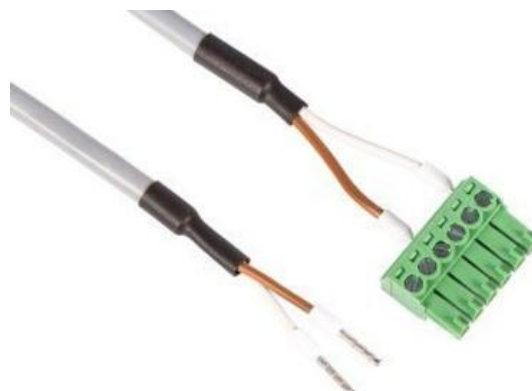

BASLER - SLP CABLES

2200000330

Basler SLP Cable TBL-L/open, 1.5m

- 1.5m cable length
- Premium lighting cables
- SLP connector
- Open wire for connection to lighting

PRODUCT DESCRIPTION

SPECIFICATIONS

Connector	TBL-L/open
Length	1500