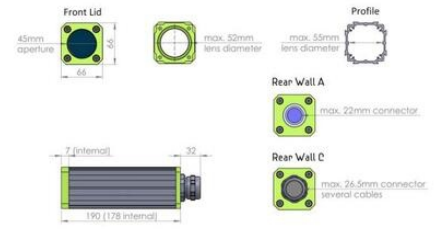

Gecko for AsS V2036

Custom Color Gecko for Tamron MP1010M

Order Numbers (please specify camera type!):

Product Description	Order Number
Gecko, Germanium Window, Rear Wall C, for Fir AsS up to 19mm focal length	24.022.155
Gecko, BK7 window double sided ARC, Rear Wall A, custom length up to 300mm	24.020.XXX
Gecko, BK7 window double sided ARC, Rear Wall C, custom length up to 300mm	24.022.XXX

Accessories:

Product	Image	Order No.	Product	Image	Order No.	Product	Image	Order No.
Air Nozzle		50.100.025	Sun Roof Size S		20.010.001	Mounting Kit 6		5.060.000
2" Wind Curtain		50.100.010	Sun Roof Size M		20.010.002	Mounting Kit 7		5.070.000
Tube Wind Curtain 2"		50.100.017	Sun Roof Size L		20.010.003	Mounting Kit 9		5.090.000
Pneumatic Shutter		50.200.010	Corrugated Tube 28mm		20.000.006	Mounting Kit 10		5.100.000
Deflection Mirror 90°		20.020.004	Orca Adapter		15.030.002	Mounting Kit 15		5.150.000
Cooling Module		60.100.010	Mounting Kit 1		5.010.000	Mounting Kit 16		5.160.000
EL Heating Plate		70.100.010	Mounting Kit 2		5.020.000	Mounting Kit 17		5.170.000