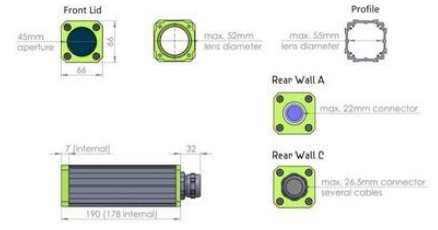

Gecko for As5 V2036

Custom Color Gecko for Tamron MP1010M

Order Numbers (please specify camera type!):

Product Description	Order Number
Gecko, Germanium Window, Rear Wall C, for Fir As5 up to 19mm focal length	24.022.155
Gecko, BK7 window double sided ARC, Rear Wall A, custom length up to 300mm	24.020.XXX
Gecko, BK7 window double sided ARC, Rear Wall C, custom length up to 300mm	24.022.XXX

Accessories:

Product	Image	Order No.	Product	Image	Order No.	Product	Image	Order No.
Air Nozzle		50.100.025	Sun Roof Size S		20.010.001	Mounting Kit 6		5.060.000
2" Wind Curtain		50.100.010	Sun Roof Size M		20.010.002	Mounting Kit 7		5.070.000
Tube Wind Curtain 2"		50.100.017	Sun Roof Size L		20.010.003	Mounting Kit 9		5.090.000
Pneumatic Shutter		50.200.010	Corrugated Tube 28mm		20.000.006	Mounting Kit 10		5.100.000
Deflection Mirror 90°		20.020.004	Orca Adapter		15.030.002	Mounting Kit 15		5.150.000
Cooling Module		60.100.010	Mounting Kit 1		5.010.000	Mounting Kit 16		5.160.000
EL Heating Plate		70.100.010	Mounting Kit 2		5.020.000	Mounting Kit 17		5.170.000