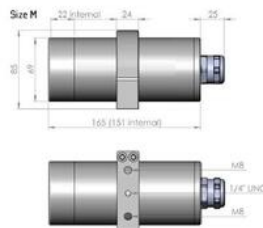

FEUERSALAMANDER ENCLOSURES

20.330.160

Salamander M, stainless steel, (H29, L<50mm)

- For use in hygienically demanding applications, camera size max. 40x40mm
- Maximum lens diameter 55mm in profile, 52mm in front lid
- Inner length 101mm (S) and 151mm (M)
- Made of stainless steel, IP67 rated
- Hygienic design, chemical resistant

Order Numbers:

Product ID	Camera Height	Camera Length	Enclosure Type	Length
2	29: 0 30: 1 31: 2 32: 3 33: 4 34: 5 35: 6 36: 7 38: 8 40: 9	< 50mm: 3 < 74mm: 5 < 92mm: 7	30	S: 110 M: 160

SPECIFICATIONS

Height	85
Inner length	151
IP Class	IP67
Length	160
Max camera height	40
Max camera width	40
Max connector size	18.5

Max lens diameter	55
Weight	2200
Width	69
Window seal	EPDM

Front Lid Profile S Profile M Rear Wall Mount

Order Numbers:

Product ID	Camera Height	Camera Length	Enclosure Type	Length
2	29: 0 30: 1 31: 2	< 50mm: 3	30	S: 110
	32: 3 33: 4 34: 5	< 74mm: 5		M: 160
	35: 6 36: 7 38: 8	< 92mm: 7		
	40: 9			

Front Lid Profile S Profile M Rear Wall Mount

Order Numbers:

Product ID	Camera Height	Camera Length	Enclosure Type	Length
2	29: 0 30: 1 31: 2	< 50mm: 3	30	S: 110
	32: 3 33: 4 34: 5	< 74mm: 5		M: 160
	35: 6 36: 7 38: 8	< 92mm: 7		
	40: 9			