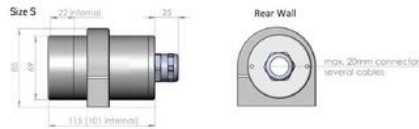

FEUERSALAMANDER ENCLOSURES

20.330.160

Salamander M, stainless steel, (H29, L<50mm)

- For use in hygienically demanding applications, camera size max. 40x40mm
- Maximum lens diameter 55mm in profile, 52mm in front lid
- Inner length 101mm (S) and 151mm (M)
- Made of stainless steel, IP67 rated
- Hygienic design, chemical resistant

Order Numbers:

Product ID	Camera Height	Camera Length	Enclosure Type	Length
2	29: 0 30: 1 31: 2 32: 3 33: 4 34: 5 35: 6 36: 7 38: 8 40: 9	< 50mm: 3 < 74mm: 5 < 92mm: 7	30	S: 110 M: 160

SPECIFICATIONS

Height	85
Inner length	151
IP Class	IP67
Length	160
Max camera height	40
Max camera width	40
Max connector size	18.5

Max lens diameter	55
Weight	2200
Width	69
Window seal	EPDM

Front Lid Profile S Profile M Rear Wall Mount

Order Numbers:

Product ID	Camera Height	Camera Length	Enclosure Type	Length
2	29: 0 30: 1 31: 2	< 50mm: 3	30	S: 110
	32: 3 33: 4 34: 5	< 74mm: 5		M: 160
	35: 6 36: 7 38: 8	< 92mm: 7		
	40: 9			