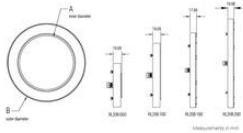

Mechanical Specifications