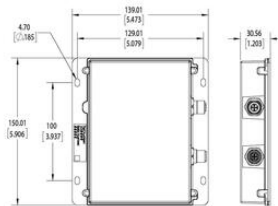

PRODUCT DESCRIPTION

SPECIFICATIONS

Wave-Length	470
-------------	-----

Length (mm)	150
Width (mm)	139
Height (mm)	30

Dimensions are in millimeters (inches)

Length (mm)	150
Width (mm)	139
Height (mm)	30

Dimensions are in millimeters (inches)