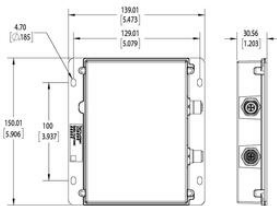

ADVANCED ILLUMINATION - SL-S100150 EUROBRITE™ SPOT LIGHT STROBE/CONTINUOUS LARGE SPOT LIGHT

SL-S100150M-470

Ai EuroBrite™ spot light, 100mm, Medium Lens, Blue

- Twice the size and power of the SL-S050075
- Cost-effective, feature-rich design
- Robust, sealed IP67 enclosure
- On-board smart driver - seamless strobe or continuous

PRODUCT DESCRIPTION

SPECIFICATIONS

Wave-Length	470
-------------	-----

Length (mm)	150
Width (mm)	139
Height (mm)	30

Dimensions are in millimeters (inches)

Length (mm)	150
Width (mm)	139
Height (mm)	30

Dimensions are in millimeters (inches)