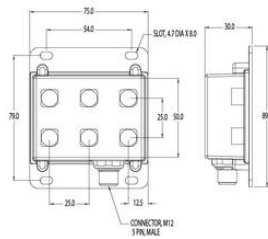

PRODUCT DESCRIPTION

SPECIFICATIONS

Wave-Length

470

Length (mm)	89
Width (mm)	75
Height (mm)	30

Dimensions are in millimeters.

Length (mm)	89
Width (mm)	75
Height (mm)	30

Dimensions are in millimeters.