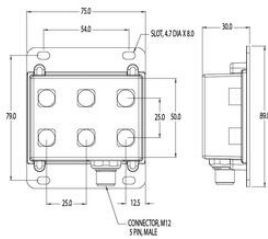

PRODUCT DESCRIPTION

SPECIFICATIONS

Wave-Length

470

Length (mm)	89
Width (mm)	75
Height (mm)	30

Dimensions are in millimeters.

Length (mm)	89
Width (mm)	75
Height (mm)	30

Dimensions are in millimeters.