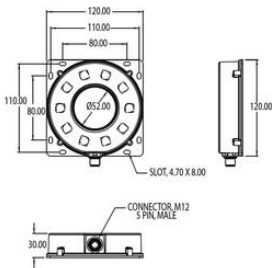

ADVANCED ILLUMINATION - RL-S052120 EUROBRITE™ STROBE/CONTINUOUS RING LIGHT

RL-S052120W-470

Ai EuroBrite™ Ring Light, Wide Lens, Blue

- On-board smart driver - seamless strobe or continuous
- Robust, sealed IP67 enclosure
- Highly cost effective
- Easy M12X1 connection

PRODUCT DESCRIPTION

SPECIFICATIONS

Wave-Length	470
-------------	-----

Length (mm)	120
Width (mm)	120
Height (mm)	30

Dimensions are in millimeters

Length (mm)	120
Width (mm)	120
Height (mm)	30

Dimensions are in millimeters