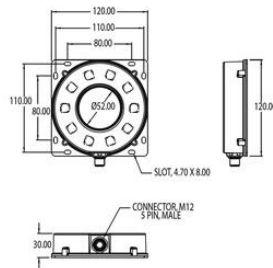

PRODUCT DESCRIPTION

SPECIFICATIONS

Wave-Length	470
-------------	-----

Length (mm)	120
Width (mm)	120
Height (mm)	30

Dimensions are in millimeters

Length (mm)	120
Width (mm)	120
Height (mm)	30

Dimensions are in millimeters