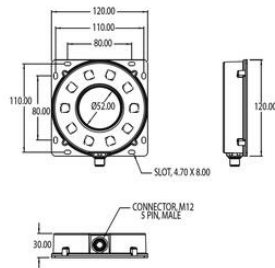

PRODUCT DESCRIPTION

SPECIFICATIONS

Wave-Length	470
-------------	-----

Length (mm)	120
Width (mm)	120
Height (mm)	30

Dimensions are in millimeters

Length (mm)	120
Width (mm)	120
Height (mm)	30

Dimensions are in millimeters