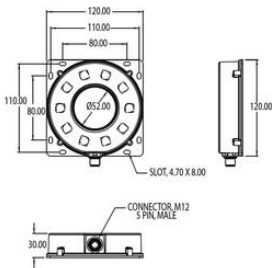

ADVANCED ILLUMINATION - RL-S052120 EUROBRITE™ STROBE/CONTINUOUS RING LIGHT

RL-S052120M-470

Ai EuroBrite™ Ring Light, Medium Lens, Blue

- On-board smart driver - seamless strobe or continuous
- Robust, sealed IP67 enclosure
- Highly cost effective
- Easy M12X1 connection

PRODUCT DESCRIPTION

SPECIFICATIONS

Wave-Length	470
-------------	-----

Length (mm)	120
Width (mm)	120
Height (mm)	30

Dimensions are in millimeters

Length (mm)	120
Width (mm)	120
Height (mm)	30

Dimensions are in millimeters