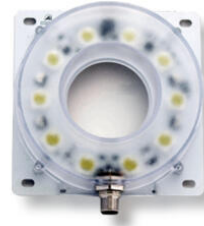

# ADVANCED ILLUMINATION - RL-S052120 EUROBRITE™ STROBE/CONTINUOUS RING LIGHT

RL-S052120M-470

Ai EuroBrite™ Ring Light, Medium Lens, Blue

- On-board smart driver - seamless strobe or continuous
- Robust, sealed IP67 enclosure
- Highly cost effective
- Easy M12X1 connection

## SPECIFICATIONS

Wave-Length	470
-------------	-----

Length (mm)	120
Width (mm)	120
Height (mm)	30

Dimensions are in millimeters

Length (mm)	120
Width (mm)	120
Height (mm)	30

Dimensions are in millimeters