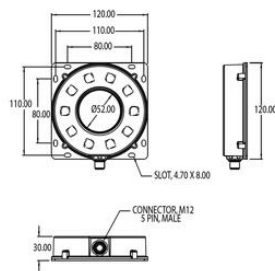

## SPECIFICATIONS

Wave-Length	470
-------------	-----

Length (mm)	120
Width (mm)	120
Height (mm)	30

Dimensions are in millimeters

Length (mm)	120
Width (mm)	120
Height (mm)	30

Dimensions are in millimeters