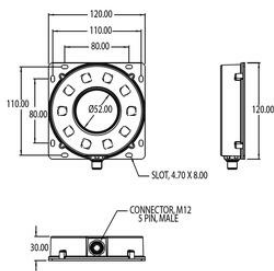

# ADVANCED ILLUMINATION - RL-S052120 EUROBRITE™ STROBE/CONTINUOUS RING LIGHT

RL-S052120M-470

Ai EuroBrite™ Ring Light, Medium Lens, Blue

- On-board smart driver - seamless strobe or continuous
- Robust, sealed IP67 enclosure
- Highly cost effective
- Easy M12X1 connection

## SPECIFICATIONS

Wave-Length	470
-------------	-----

Length (mm)	120
Width (mm)	120
Height (mm)	30

Dimensions are in millimeters

Length (mm)	120
Width (mm)	120
Height (mm)	30

Dimensions are in millimeters