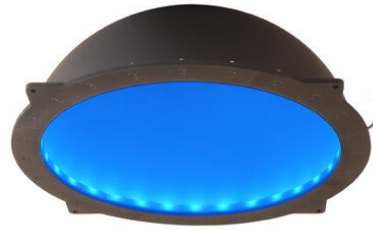

ADVANCED ILLUMINATION - DL180 - LARGE AREA DIFFUSE LIGHT

DL180-455C5

Ai Large Area Diffuse Light, Blue, C5

- Large 1.12 meter (44") dome
- Diffuse dome for inspecting specular objects
- Designed for large object inspections

PRODUCT DESCRIPTION

SPECIFICATIONS

Wave-Length	455
-------------	-----