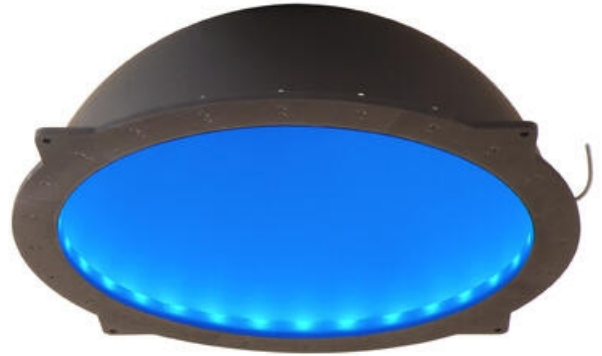

ADVANCED ILLUMINATION - DL180 - LARGE AREA DIFFUSE LIGHT

DL180-455C5

Ai Large Area Diffuse Light, Blue, C5

- Large 1.12 meter (44") dome
- Diffuse dome for inspecting specular objects
- Designed for large object inspections

Product description

Specifications

Wave-Length

455