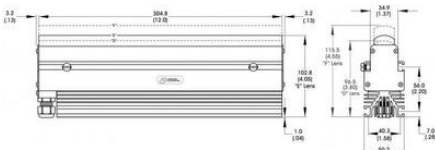

PRODUCT DESCRIPTION

SPECIFICATIONS

Wave-Length	470