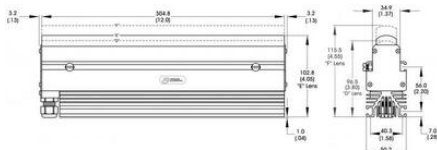

PRODUCT DESCRIPTION

SPECIFICATIONS

Wave-Length	470