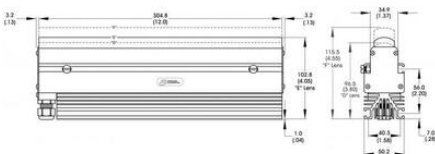

PRODUCT DESCRIPTION

SPECIFICATIONS

Wave-Length	470