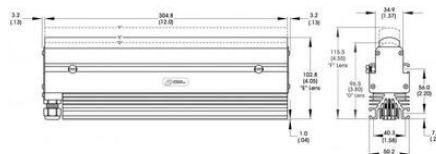

PRODUCT DESCRIPTION

SPECIFICATIONS

Wave-Length	470