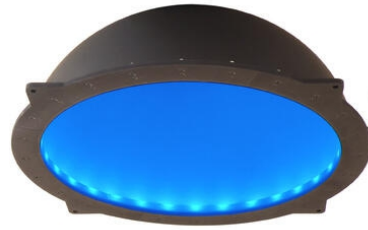

ADVANCED ILLUMINATION - DL080 - LARGE AREA DIFFUSE LIGHT

DL080-530IC

Ai Large Area Diffuse Light, Green, IC2

- 698.5mm (27.5") outside diameter
- Diffuse illumination for inspecting specular objects
- Designed for large object inspections

PRODUCT DESCRIPTION

SPECIFICATIONS

Wave-Length

530