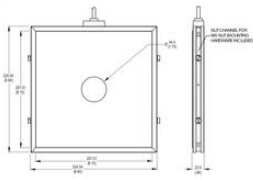

ADVANCED ILLUMINATION - FD 2D EXPANDABLE SERIES - BACK LIT FLAT DIFFUSE LIGHTS

FD0808-470IC

Ai Flat Diffuse Light, 8"x8", Blue, ICS2

- Space saving design for illuminating highly reflective objects
- Diffuse illumination in 1" x 1" increments; Sizes from 4" x 4" to 22" x 34" (even) or 3" x 3" up to 21" x 33" (odd)
- Space saving design

PRODUCT DESCRIPTION

SPECIFICATIONS

Wave-Length	470
-------------	-----

Dimensional Information

STANDARD CABLE LENGTH: 1.5 Meter (5FT)

DIMENSIONS ARE IN MILLIMETERS (INCHES)

Dimensional Information

STANDARD CABLE LENGTH: 1.5 Meter (5FT)

DIMENSIONS ARE IN MILLIMETERS (INCHES)