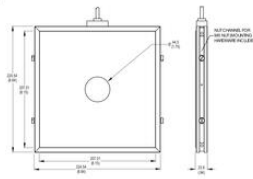

PRODUCT DESCRIPTION

SPECIFICATIONS

Wave-Length	470
-------------	-----

Dimensional Information

STANDARD CABLE LENGTH: 1.5 Meter (5F)

ALL DIMENSIONS ARE IN MILLIMETERS (INCHES)

Dimensional Information

STANDARD CABLE LENGTH: 1.5 Meter (5F)

ALL DIMENSIONS ARE IN MILLIMETERS (INCHES)