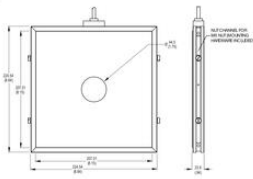

ADVANCED ILLUMINATION - FD 2D EXPANDABLE SERIES - BACK LIT FLAT DIFFUSE LIGHTS

FD0808-470IC

Ai Flat Diffuse Light, 8"x8", Blue, ICS2

- Space saving design for illuminating highly reflective objects
- Diffuse illumination in 1" x 1" increments; Sizes from 4" x 4" to 22" x 34" (even) or 3" x 3" up to 21" x 33" (odd)
- Space saving design

PRODUCT DESCRIPTION

SPECIFICATIONS

Wave-Length	470
-------------	-----

Dimensional Information

STANDARD CABLE LENGTH: 1.5 Meter (5F)

ALL DIMENSIONS ARE IN MILLIMETERS (INCHES)

Dimensional Information

STANDARD CABLE LENGTH: 1.5 Meter (5F)

ALL DIMENSIONS ARE IN MILLIMETERS (INCHES)