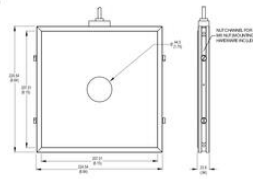

PRODUCT DESCRIPTION

SPECIFICATIONS

Wave-Length	470
-------------	-----

Dimensional Information

STANDARD CABLE LENGTH: 1.5 Meter (5FT)

DIMENSIONS ARE IN MILLIMETERS (INCHES)

Dimensional Information

STANDARD CABLE LENGTH: 1.5 Meter (5FT)

DIMENSIONS ARE IN MILLIMETERS (INCHES)