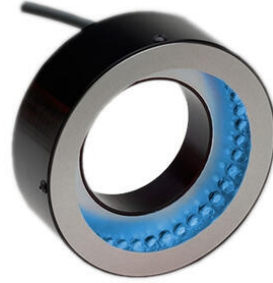

ADVANCED ILLUMINATION - RL3940 - POWERFUL DARK FIELD RING LIGHTING

RL3940-47024
AI RL3940 470 24V

- Lighting for low angles in a compact format, only 100 mm in diameter

PRODUCT DESCRIPTION SPECIFICATIONS