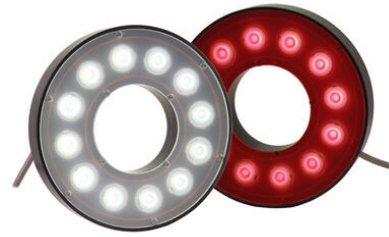

ADVANCED ILLUMINATION - RL113 HIGH PERFORMANCE BRIGHT FIELD RING LIGHT

RL113-470C5

Ai Bright Field Ring Light, Blue, C5

- High intensity from a long working distance - 45,500 lux from 300mm (12")
- IP67 compliant design; washdown capabilities
- Previous RL113 Derivative: RL169

PRODUCT DESCRIPTION

SPECIFICATIONS

Wave-Length	470
-------------	-----