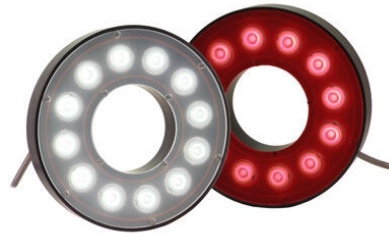

ADVANCED ILLUMINATION - RL113 HIGH PERFORMANCE BRIGHT FIELD RING LIGHT

RL113-470C5

Ai Bright Field Ring Light, Blue, C5

- High intensity from a long working distance - 45,500 lux from 300mm (12")
- IP67 compliant design; washdown capabilities
- Previous RL113 Derivative: RL169

PRODUCT DESCRIPTION

SPECIFICATIONS

Wave-Length	470
-------------	-----