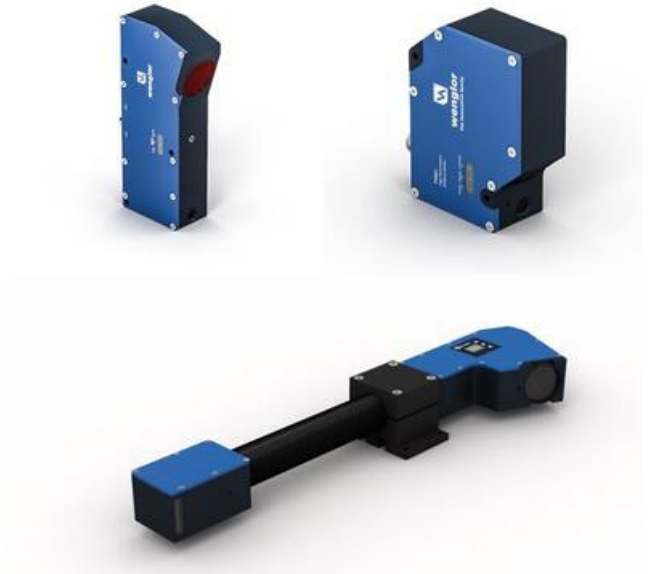

WNG-MLSL121-R

Product description