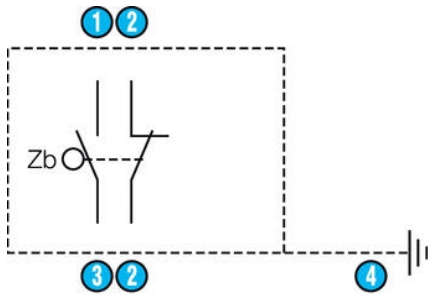

## CROUZET SWITCHES - SERIES 83870 WITH EMBEDDED CABLE

83873101  
SIDE ROTARY ROLLER LEVER 1M

- IP66 & IP67
- Housing made entirely from metal
- Forced breaking contacts
- cUL approved

### SPECIFICATIONS

|                              |                      |
|------------------------------|----------------------|
| Approvals                    | UL 50, UL 508        |
| Cable                        | 0,75 mm <sup>2</sup> |
| Cable length                 | 1000                 |
| Conventional Thermal Current | 10                   |
| IP Class                     | IP66, IP67, IP69     |
| Power Min                    | 0.1                  |
| Rated current at 250 V AC    | 3                    |
| Temperature range from       | -25                  |
| Temperature range to         | 70                   |
| Voltage AC max               | 250                  |
| Voltage Min                  | 10                   |